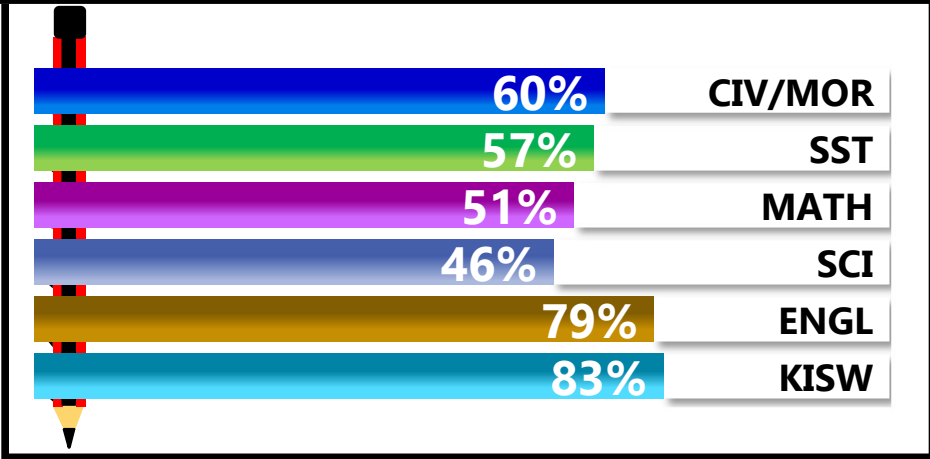

		<h1>ST. JOSEPH</h1>			
REGION: MANYARA		SCHOOL AVERAGE	188.3	OVERALL GRADE	
DISTRICT: HANANG				CATEGORY	
				B	BELOW 40

SUBJECT PERFORMANCE ANALYSIS

SUBJECT NAME	AVG	%	RNK
KISWAHILI	41.7	83%	1
ENGLISH	39.4	79%	2
CIVIC & MORAL	30.0	60%	3
SOCIAL STUDIES	28.4	57%	4
MATHEMATICS	25.6	51%	5
SCIENCE	23.1	46%	6
BOYS/GIRLS PASS RATE	STD	AVG	%
BOYS	8	0.58	58%
GIRLS	6	0.42	42%

GRADE ANALYSIS SUMMARY					
SUBJECT NAME/GRADE	A	B	C	D	E
MATHEMATICS	0	6	4	4	0
KISWAHILI	11	3	0	0	0
ENGLISH	4	10	0	0	0
SCIENCE	0	1	8	5	0
SOCIAL STUDIES	0	4	10	0	0
CIVIC AND MORAL	0	7	6	0	0

OVERALL GRADE ANALYSIS	NO.	SEATED	%
A	0	14	0%
B	10		71%
C	4		29%
D	0	0	0%
E	0		0%