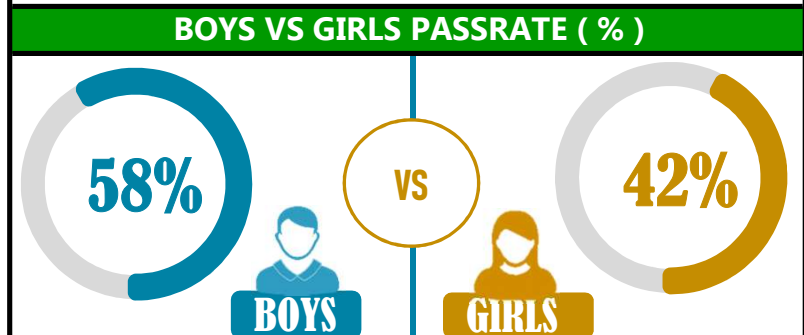

OVERALL GRADE ANALYSIS	NO.	SEATED	%
A	0	14	0%
B	10		71%
C	4		29%
D	0	0	0%
E	0		0%

OVERALL PERFORMANCE ANALYSIS		
REGISTERED	14	100%
SEATED	14	100%
ABSENTEES	0	0%
PASSED	14	100%
FAILED	0	0%